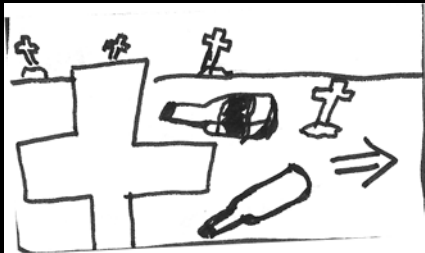

Fito Craft Brewery Commercial Spot

A commercial spot based on a fan sketch designed around a propaganda based branding system for brewery. Theme is based on Communist and Socialist propaganda.

Built using After Effects, Maya, and Live action.

0

Panning shot of graveyard with skulls, empty bottles, and tombstones. Ends on shot 1.
Time: 2-5 sec.

1

Close up of skull and bottle. Dead silent. Night. Foggy atmosphere. White full moon is only source of light. After a couple seconds, the skull and rocks around it shake as well as a camera shake. Tank noises approaching.
Time: 2-5 sec.

2

Close up of tank wheels spinning, gaining ground. Fast shot. Dark shade on tank with a dirty look.
Time: 1-2 sec.

2/3

*This shot can be a replacement for 2 or can be used as shot 3. Close up of tank wheels from the side crushing the bottle into bits. Then legs from knee down march across. Legs are full black, almost a silhouette.
Time: 2-3 sec.